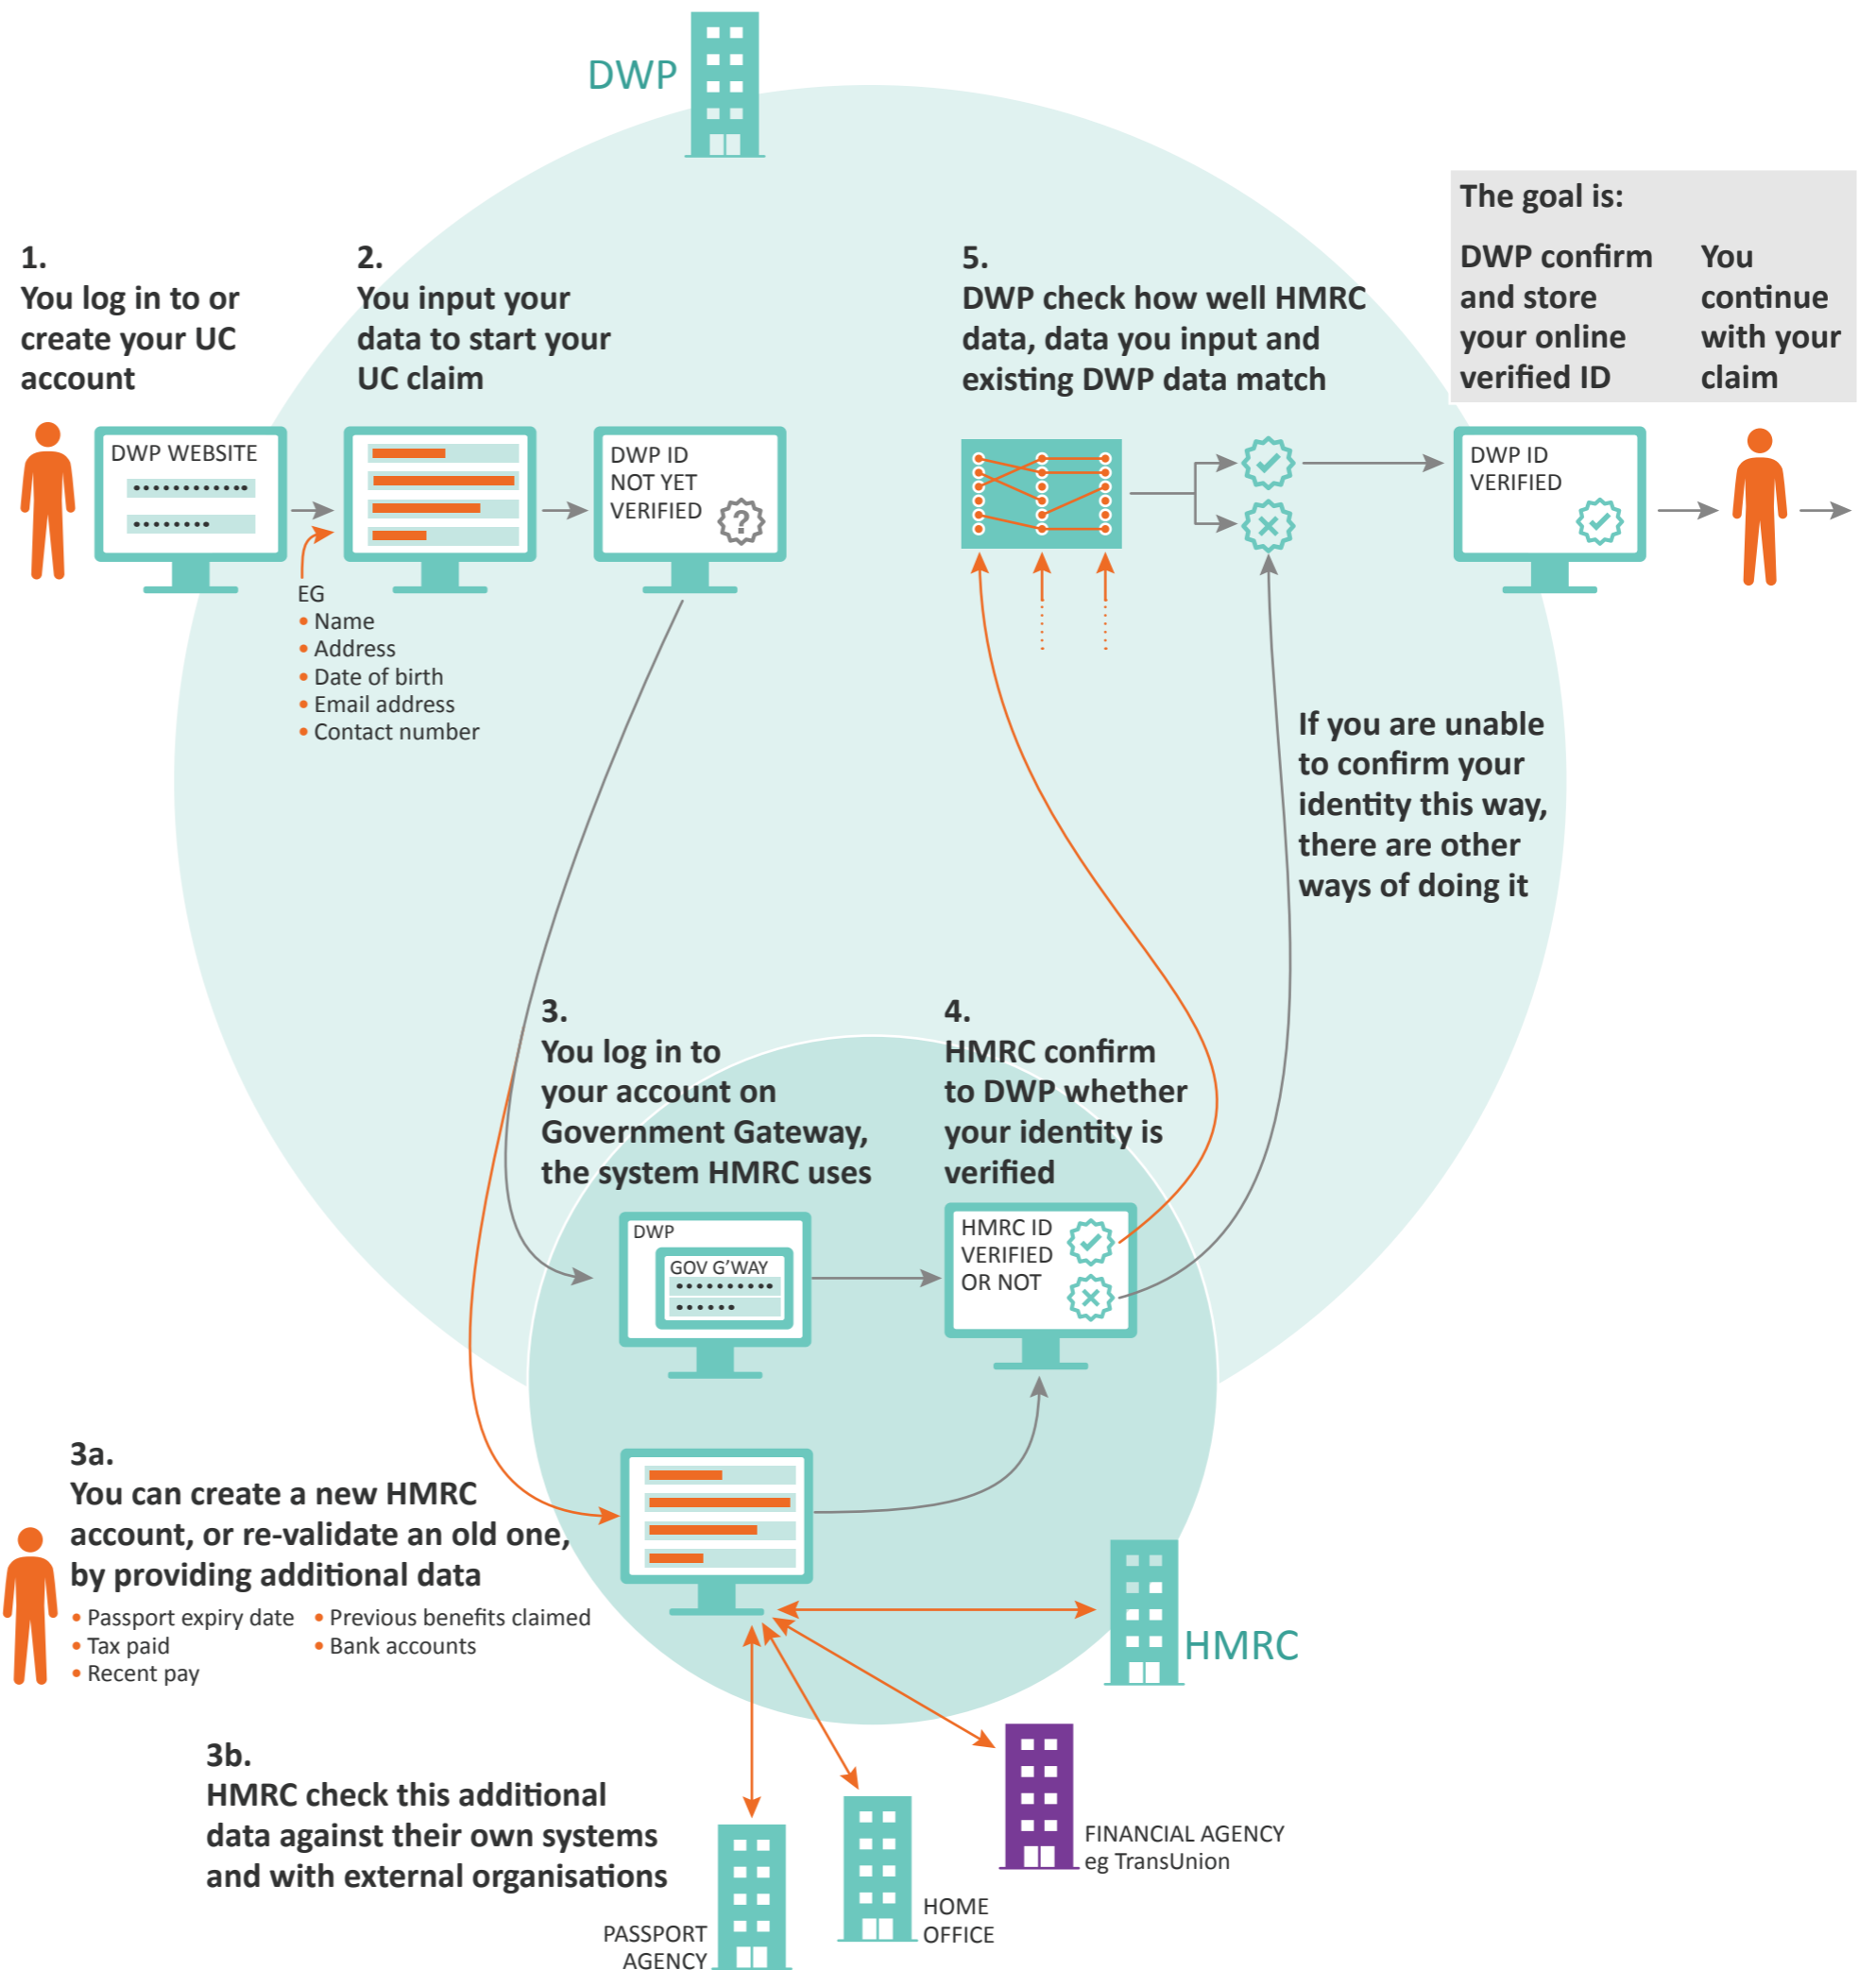

# DWP Confirm Your Identity

When you claim Universal Credit (UC) online DWP needs to check you are who you say you are before you can continue with your claim

*All the processes shown here are secure and automated*

PEOPLE

GOVERNMENT and PUBLIC SERVICE ORGANISATIONS

EXTERNAL COMMERCIAL ORGANISATIONS